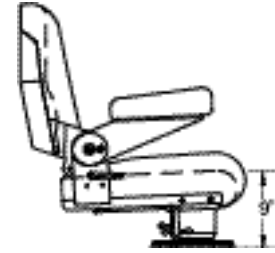

MOUNTING SOLUTIONS

Sit Outside The Box
Refer to page 16 of Catalog 7

510-1100-S SURFACE MOUNT

Provides a 9-inch fixed seat height for Series 500, 500N or 1200 seats. Ships with a matching deckplate. Accepts manual or power fore/aft equipped seats.

510-1100-S (powdercoat) $369.00ea.
510-1100-SX (chrome) .....$496.00ea.