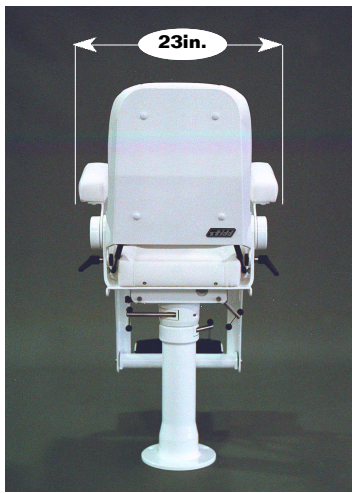

High Back seats: One and one half hides - 70 sq. ft.

If fabric is supplied: 4 yards of 54 inch roll stock are recommended.

NEW

POWER SWIVEL

Just when you thought it couldn't get any better! The new Power Swivel allows smooth, crisp 180° port and starboard rotation with the push of a button. Available for all Series 500 and 500N Power Seats.

Add\$3,750.00
Qty 4 add \$3,150.00

SLIMLINE ADMIRAL 500W 5" NARROWER THAN STANDARD SERIES 500 STIDD Slimline seats are 5" narrower arm-to-arm than standard STIDD 500 Series, they are only 1/2" narrower in seating width making them feel just as comfortable as a full-sized seat, even for full-sized occupants. Slimline seats are also 1" shallower fore/aft and the X2 footrest is 1" higher, conforming to the requirements of our ergonomic database.