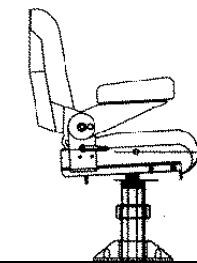

Deck penetrating pedestals are available for Series 500, 500N and 1200 seat models. Consult factory with your specifications.